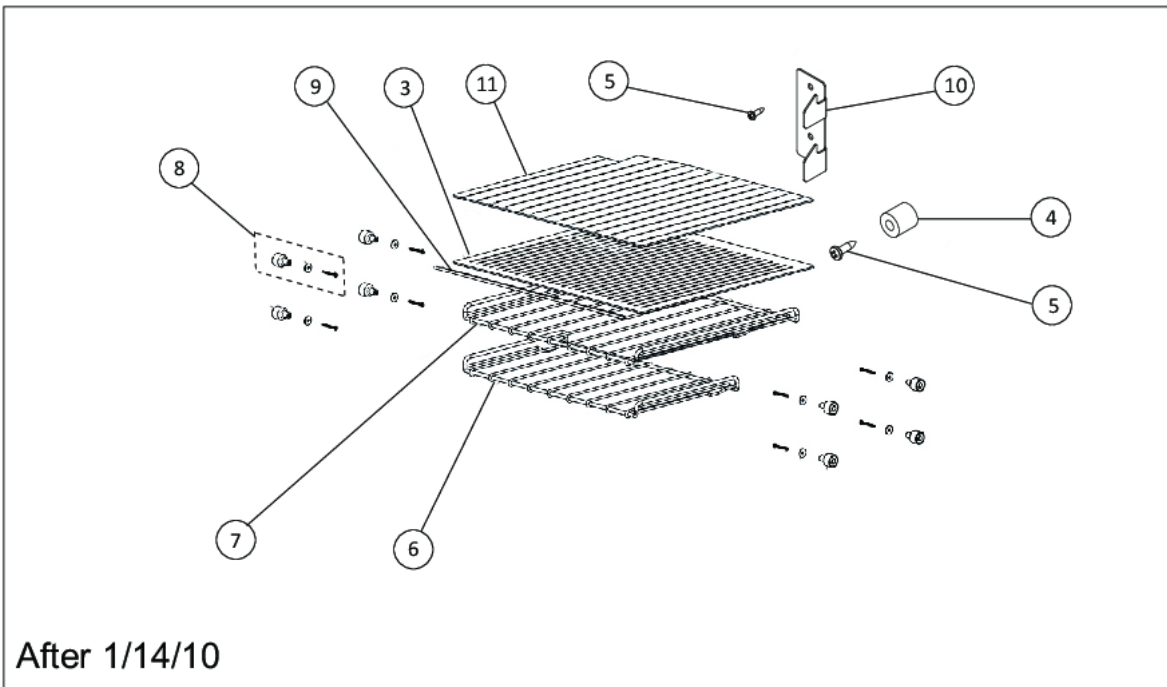

After 1/14/10